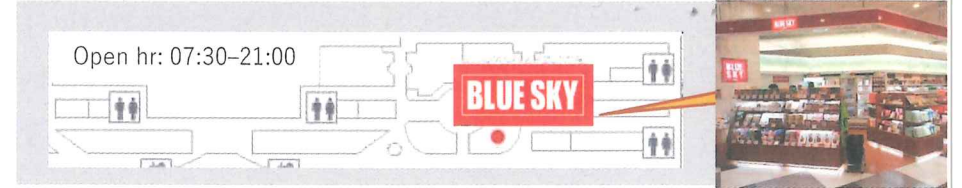

Fresh Strawberries available for Souvenir !
快到4樓的BLUE SKY把日本的草莓帶回家吧！！

Mizuho.NRT

fruit_shop_mizuho_narita

+81 80-4078-3240

Location: Narita Airport Terminal 2, 4th Floor 【 BLUE SKY 】

Open hr: 07:30-21:00